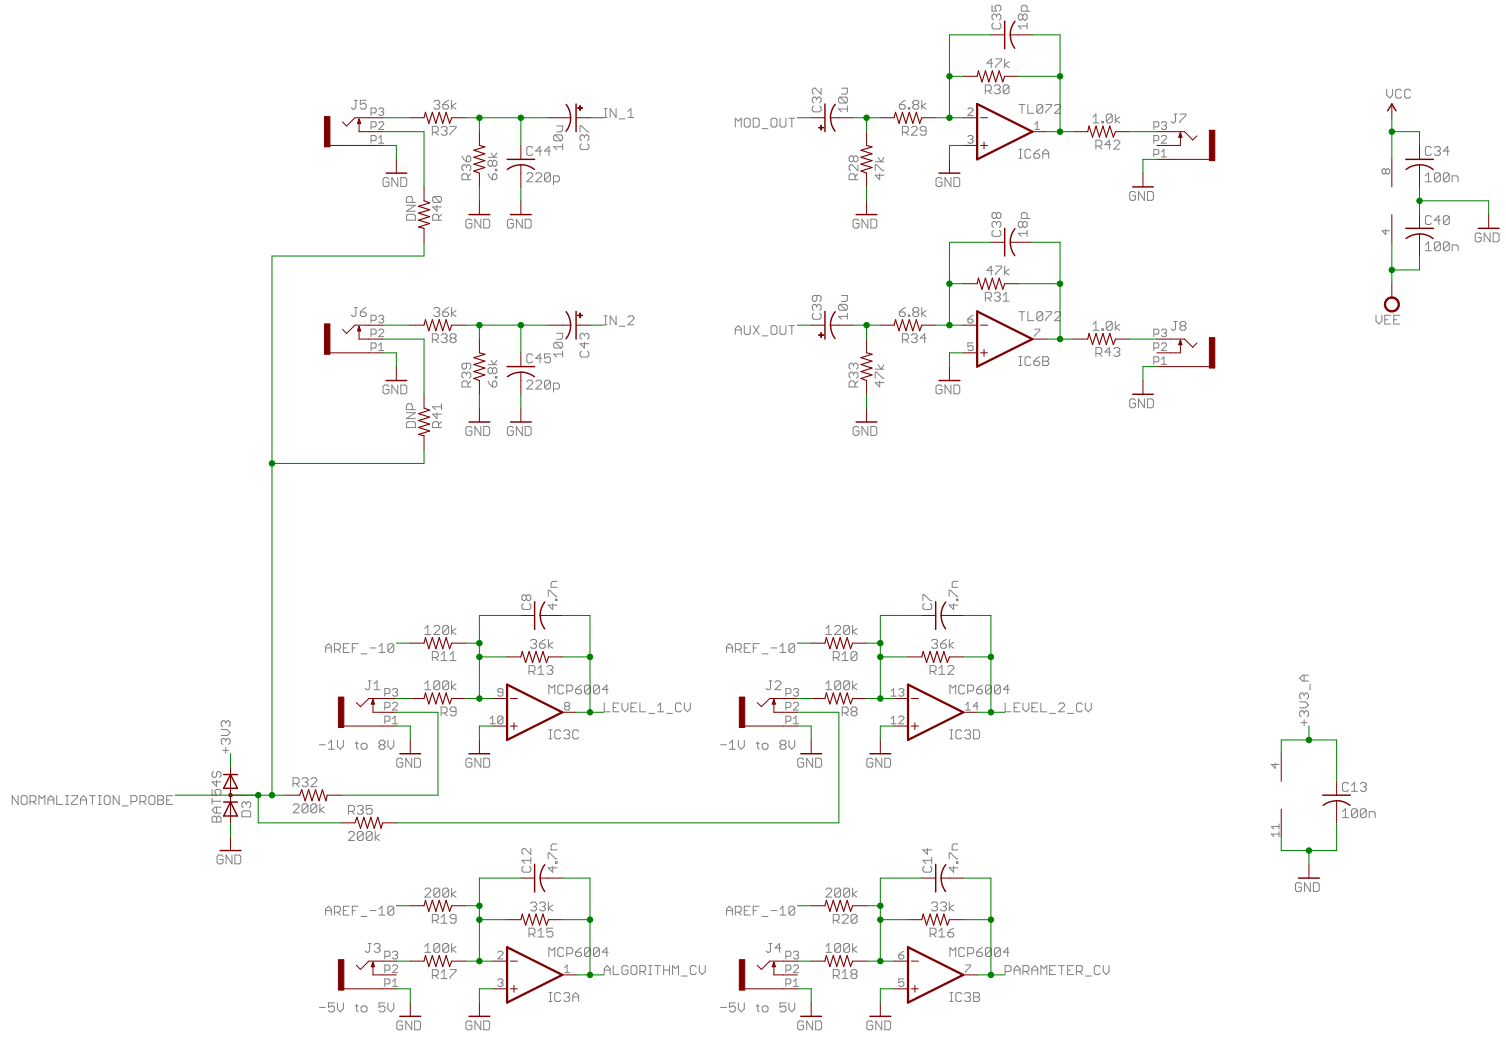

cc-by-sa Émilie Gillet emilie.o.gillet@gmail.com	Main processor
	warps_v30
	02/04/2019 22:05
	Sheet: 1/3

cc-by-sa	Analog
Émilie Gillet	warps_v30
emilie.o.gillet@gmail.com	02/04/2019 22:05
	Sheet: 2/3

cc-by-sa	Supply
Émilie Gillet	warps_v30
emilie.o.gillet@gmail.com	02/04/2019 22:05
	Sheet: 3/3