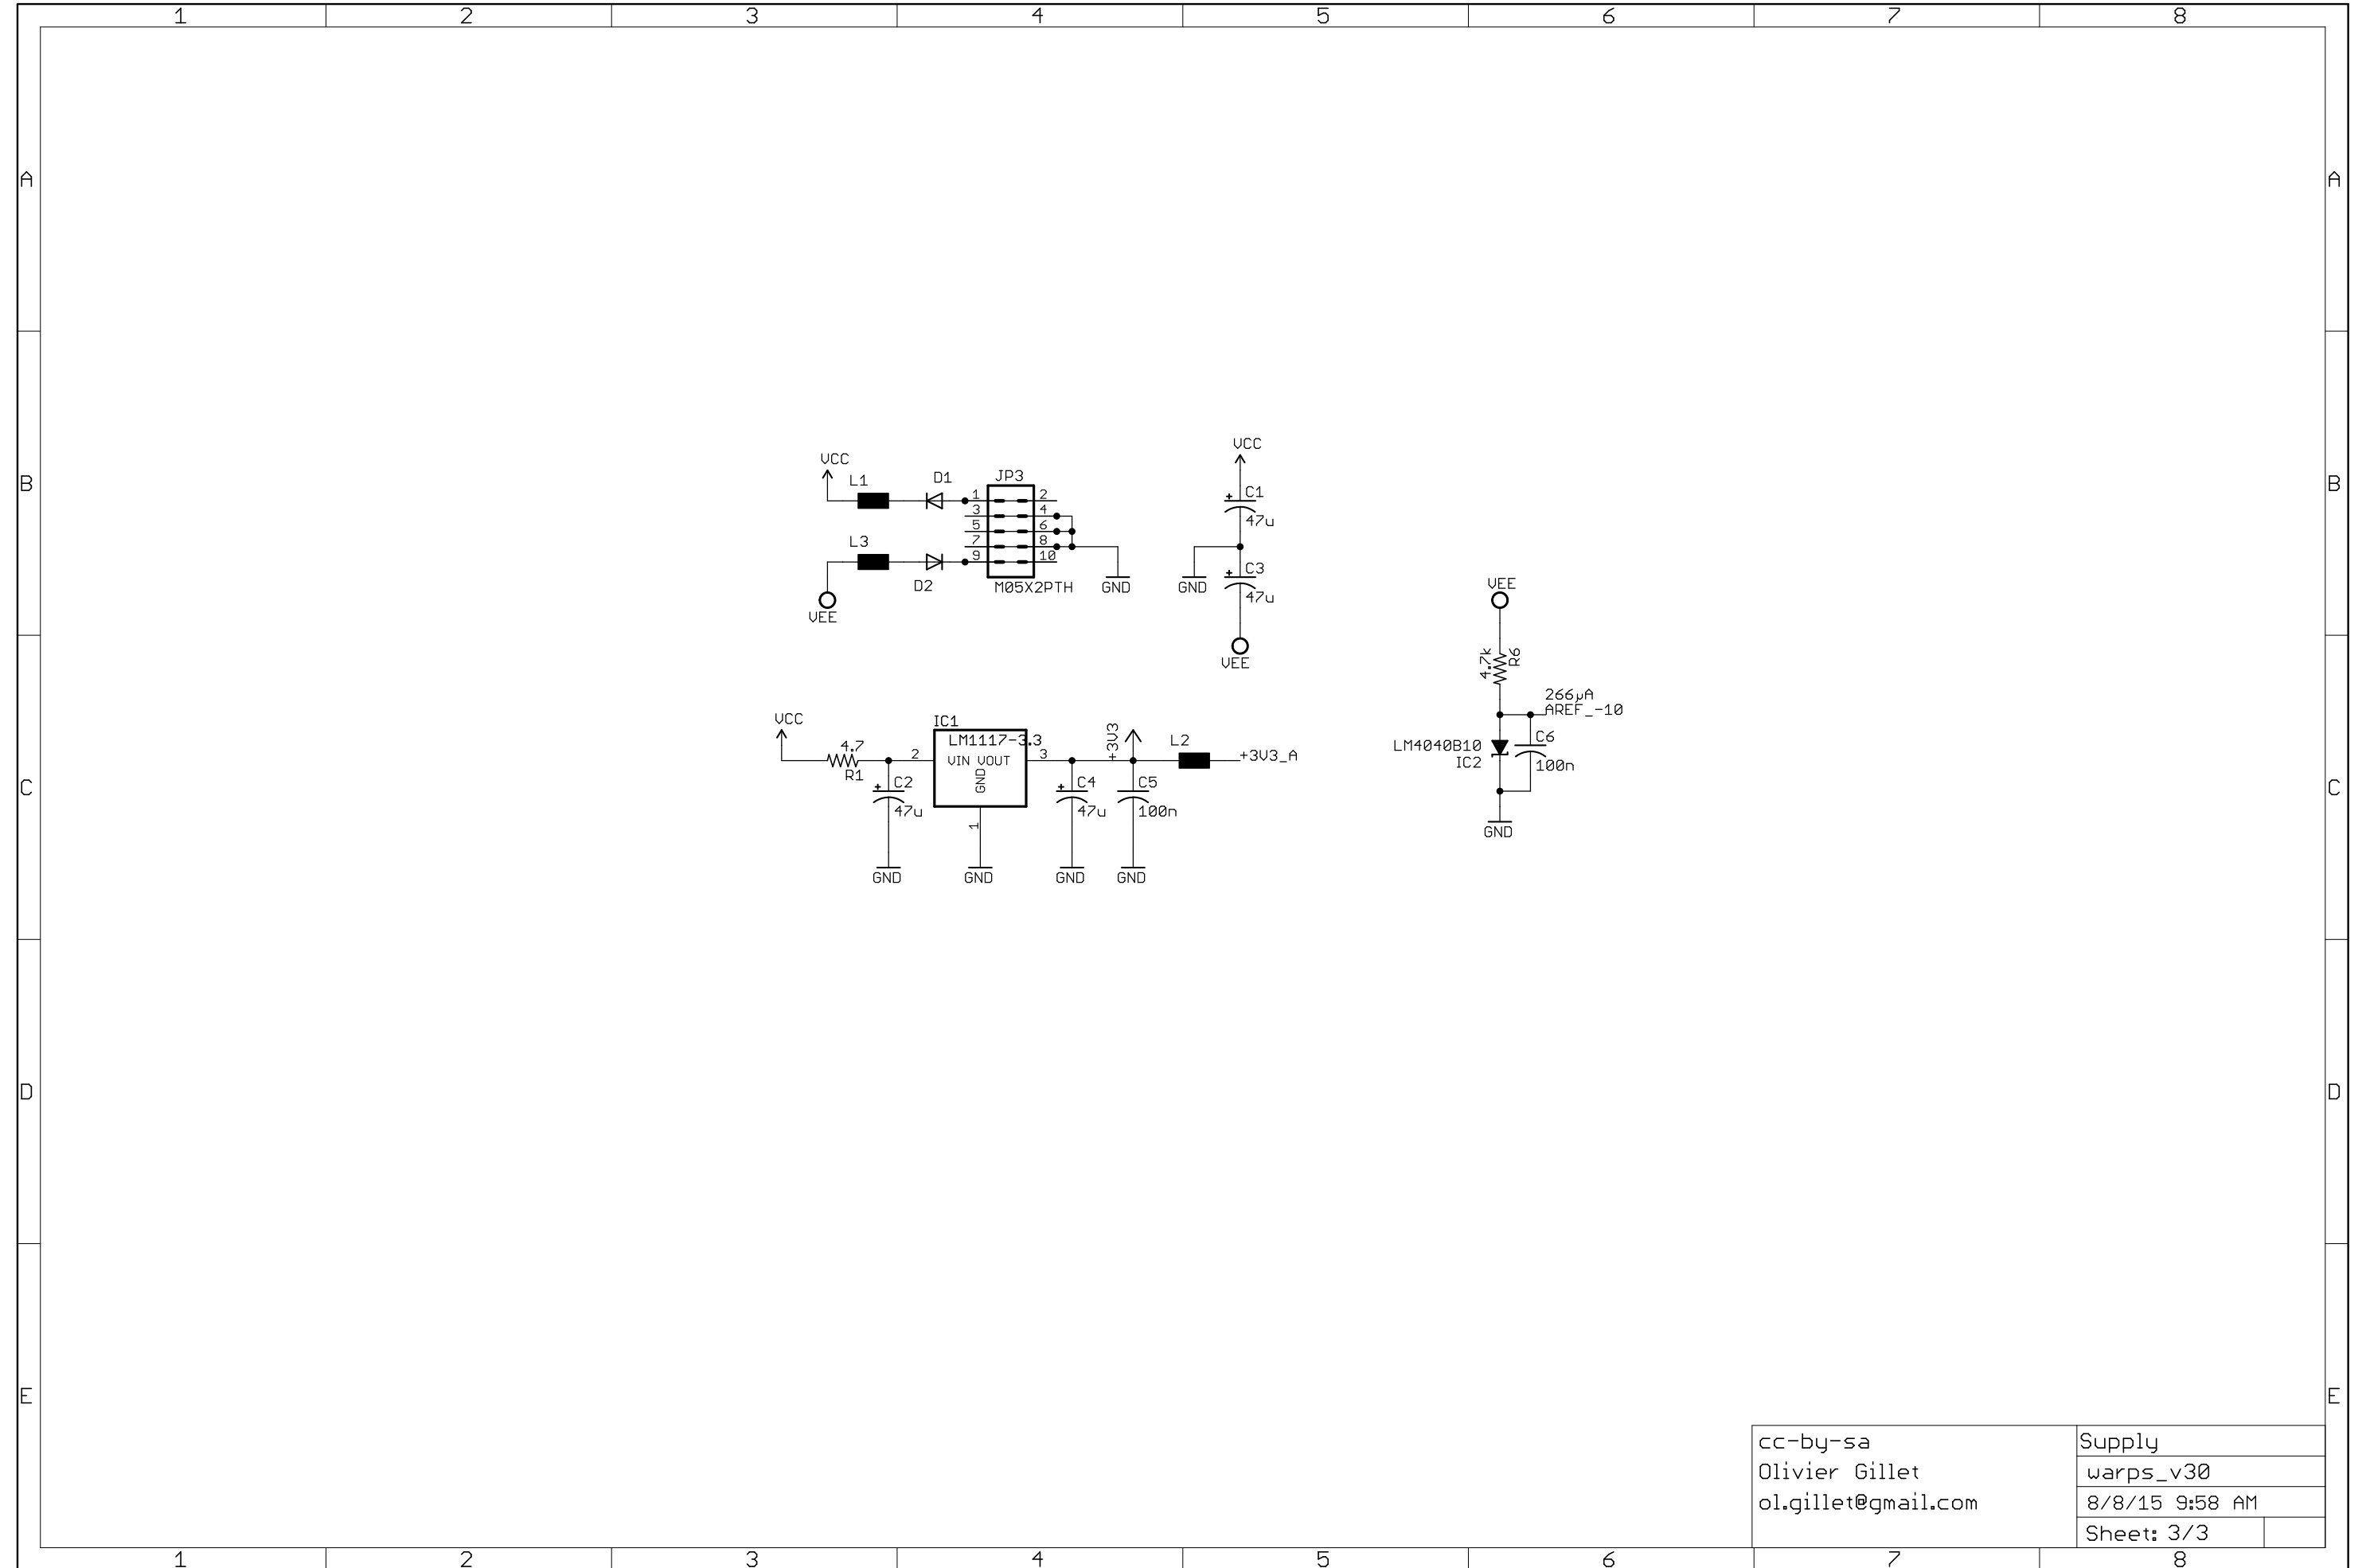

cc-by-sa	Main processor
Olivier Gillet	warps_v30
ol.gillet@gmail.com	8/8/15 9:58 AM
	Sheet: 1/3

cc-by-sa	Analog
Olivier Gillet	warps_v30
ol.gillet@gmail.com	8/8/15 9:58 AM
	Sheet: 2/3

cc-by-sa Olivier Gillet ol.gillet@gmail.com	Supply
	warps_v30
	8/8/15 9:58 AM
	Sheet: 3/3