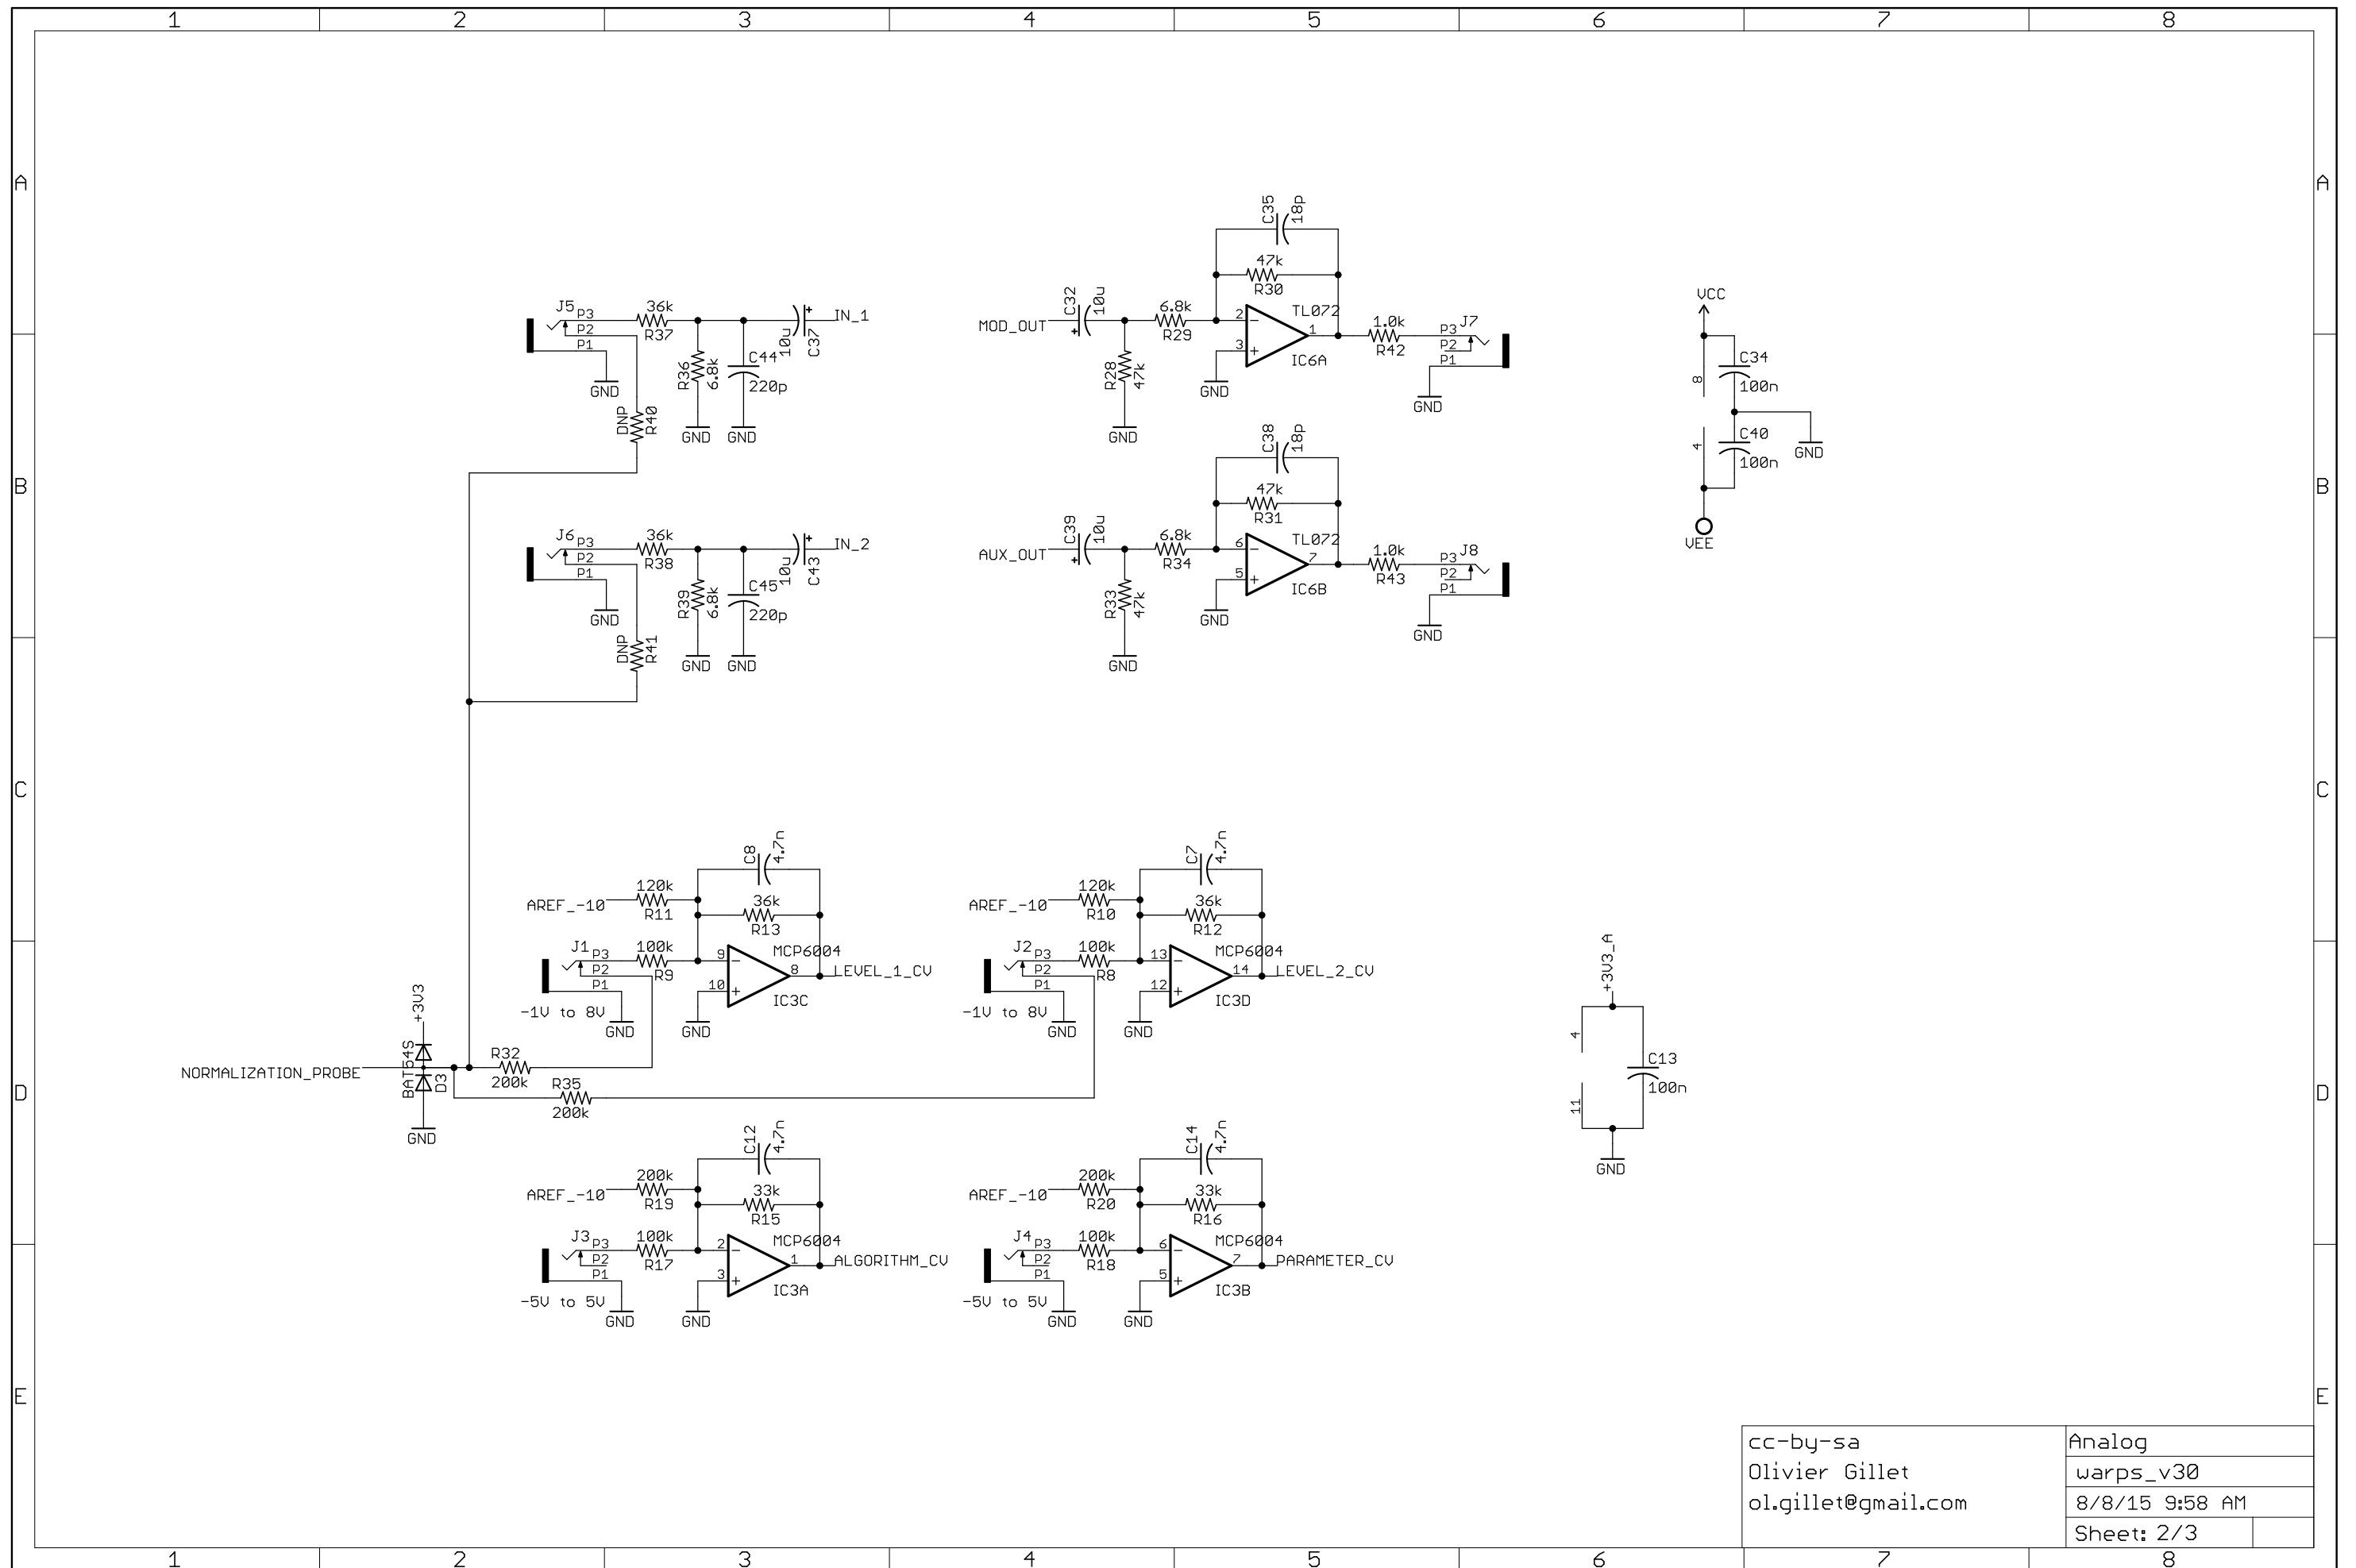

cc-by-sa	Main processor
Olivier Gillet	warps_v30
ol.gillet@gmail.com	8/8/15 9:58 AM
	Sheet: 1/3

cc-by-sa	Analog
Olivier Gillet	warps_v30
ol.gillet@gmail.com	8/8/15 9:58 AM
	Sheet: 2/3

cc-by-sa Olivier Gillet ol.gillet@gmail.com	Supply
	warps_v30
	8/8/15 9:58 AM
	Sheet: 3/3