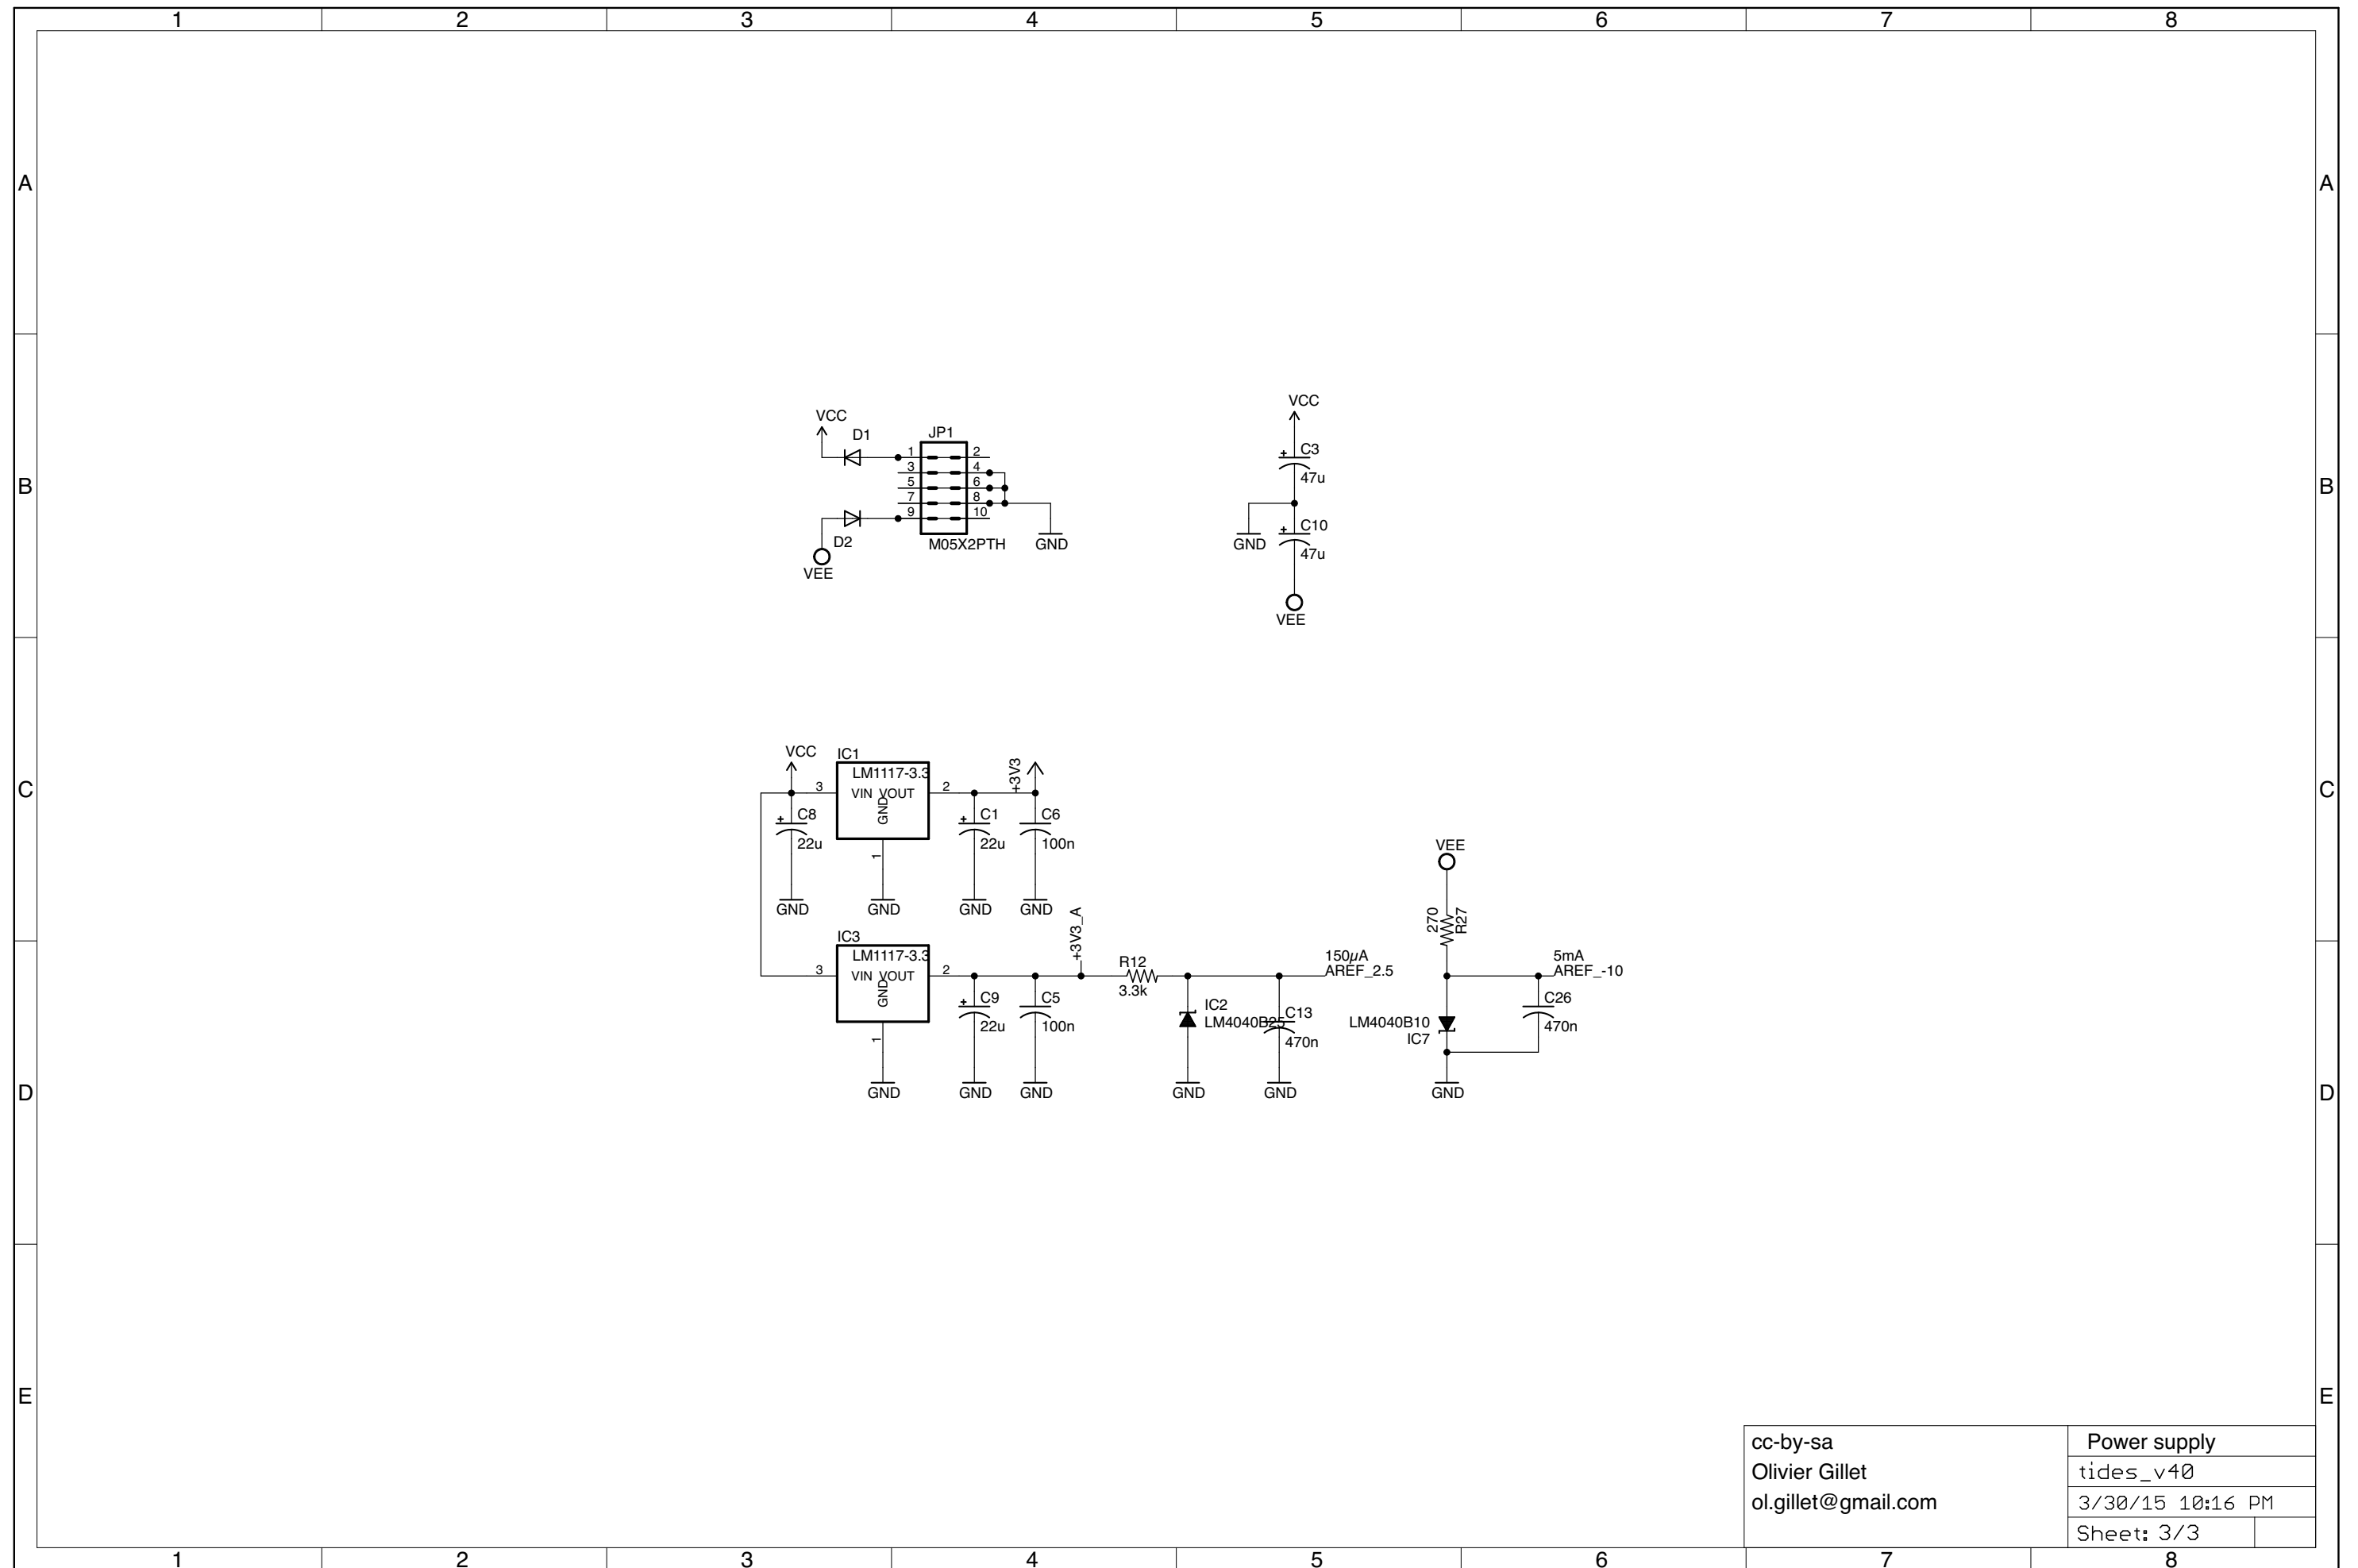

cc-by-sa Olivier Gillet ol.gillet@gmail.com	Analog Section tides_v40 3/30/15 10:16 PM Sheet: 2/3
---	---

cc-by-sa	Power supply
Olivier Gillet	tides_v40
ol.gillet@gmail.com	3/30/15 10:16 PM
	Sheet: 3/3