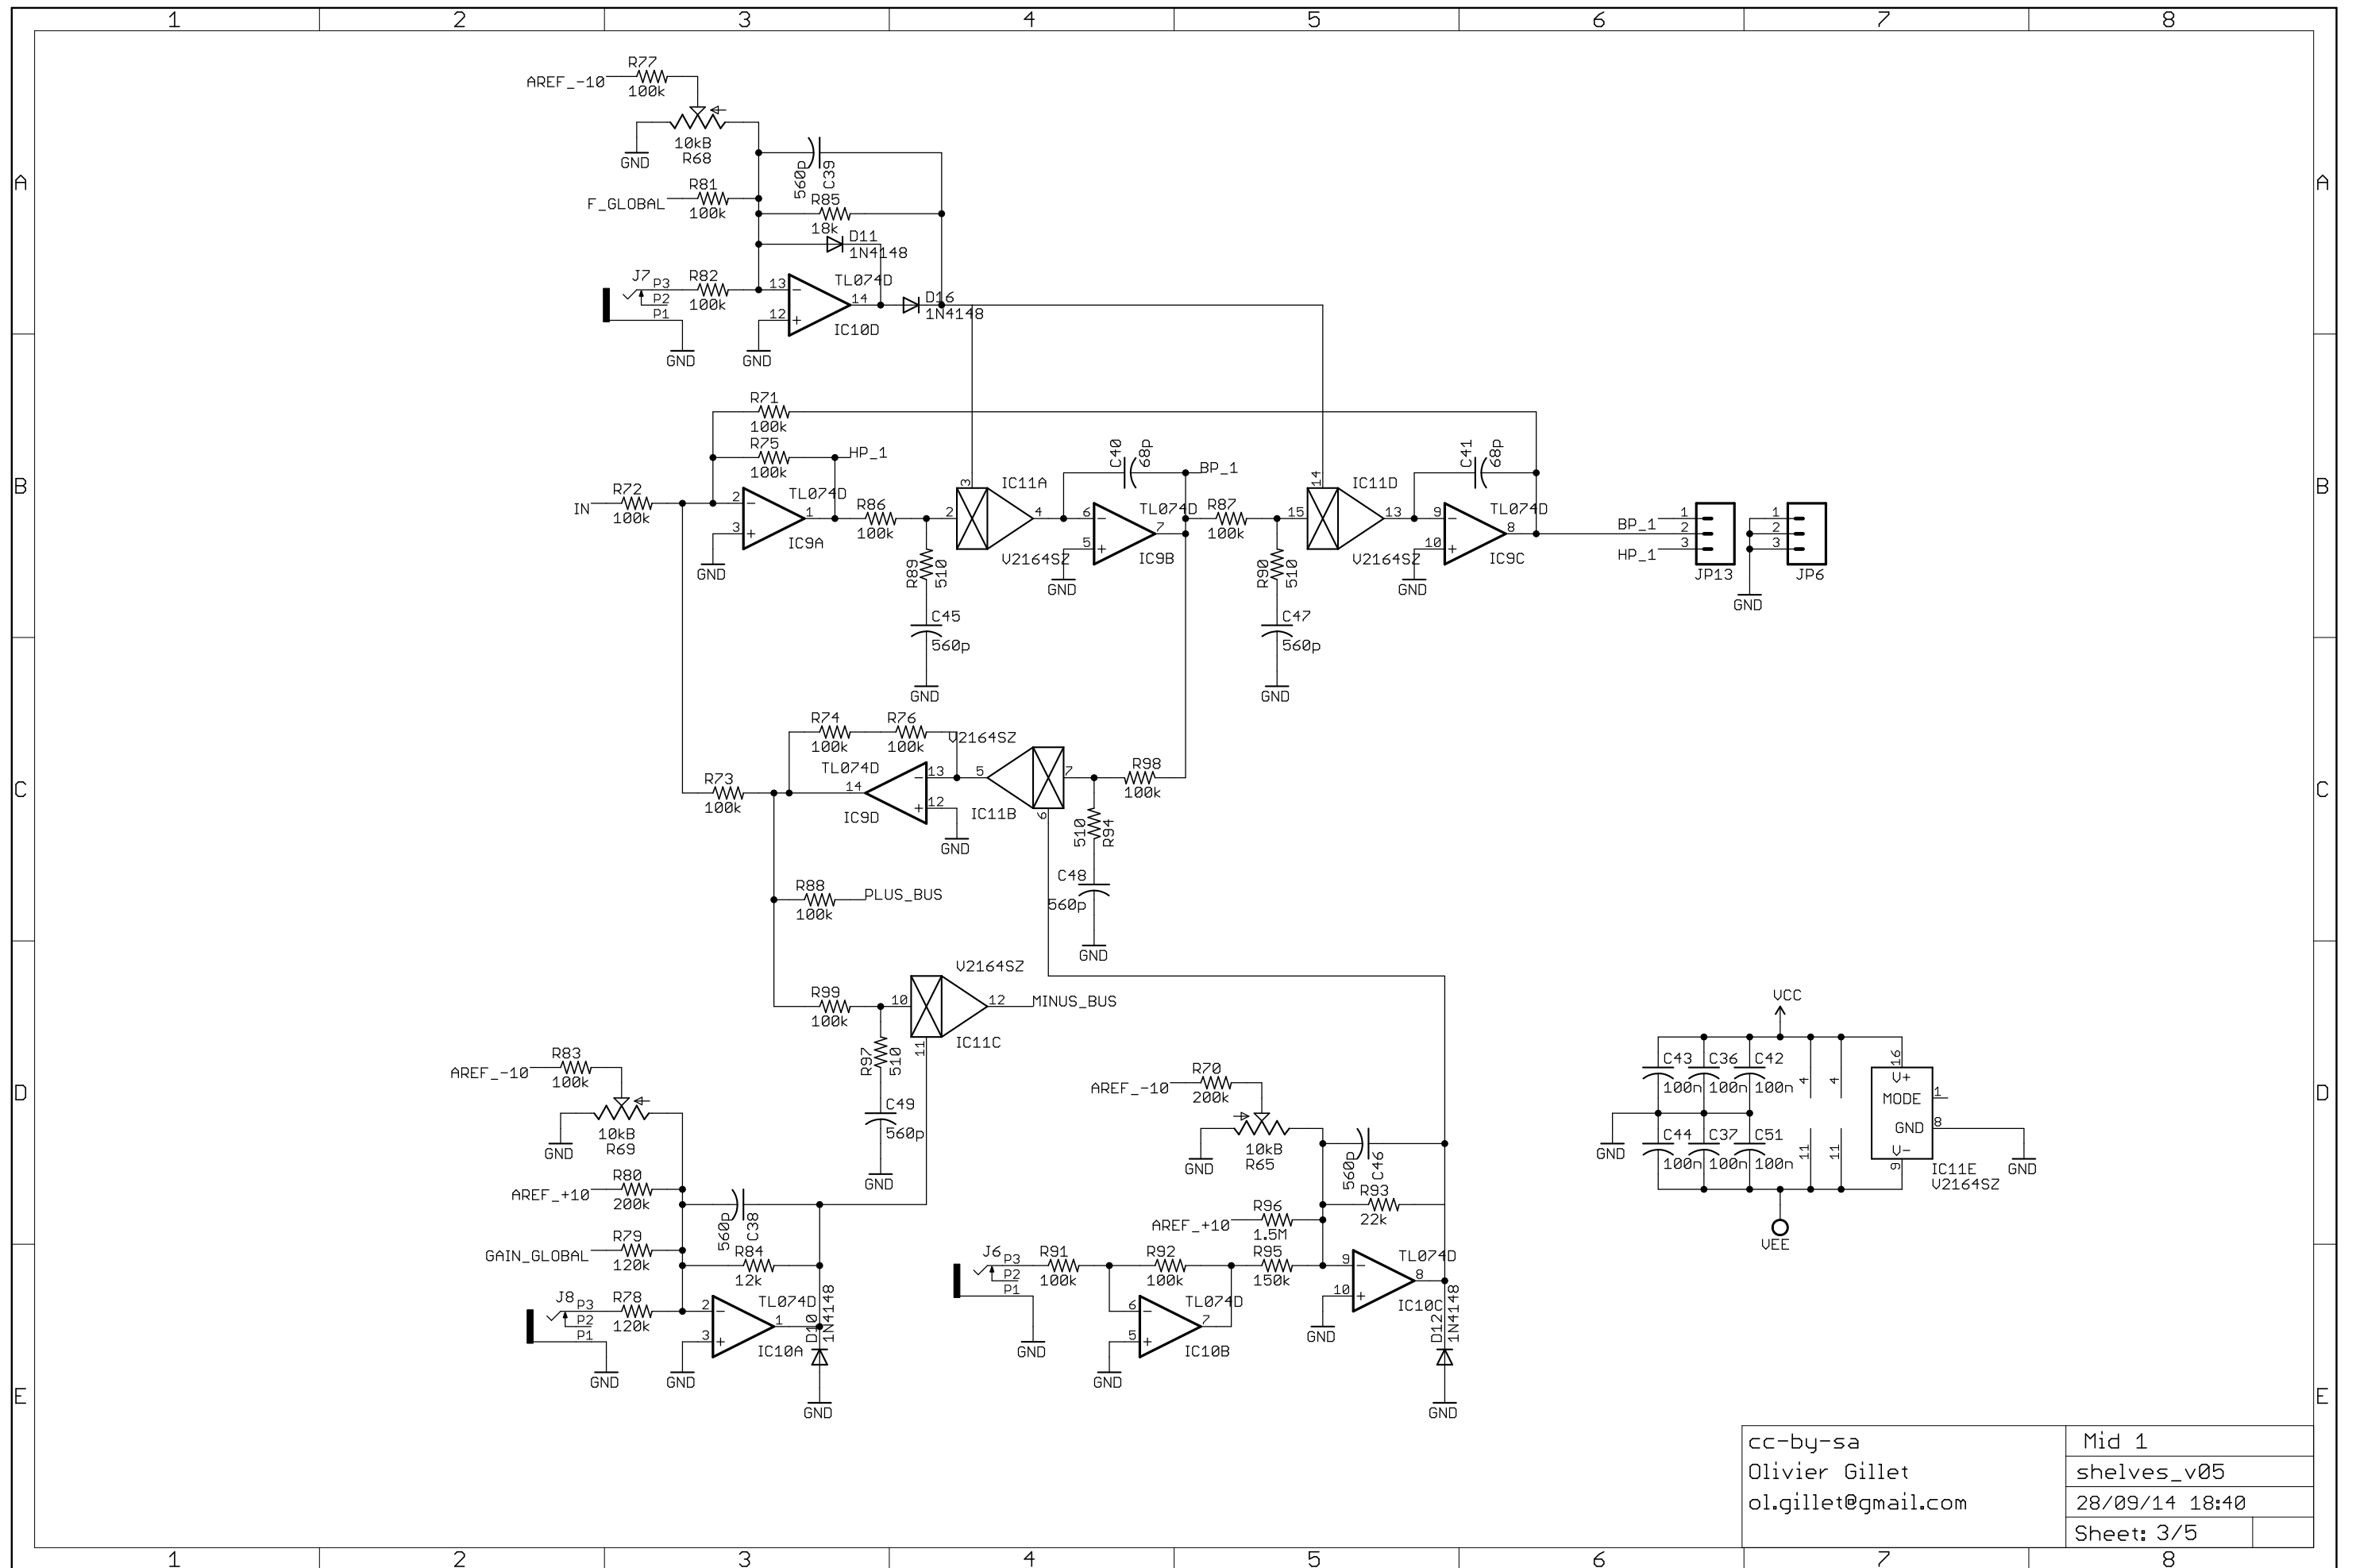

cc-by-sa	In/out/clip LED
Olivier Gillet	shelves_v05
ol.gillet@gmail.com	28/09/14 18:40
	Sheet: 1/5

cc-by-sa	Low / High
Olivier Gillet	shelves_v05
ol.gillet@gmail.com	28/09/14 18:40
	Sheet: 2/5

cc-by-sa	Mid 1
Olivier Gillet	shelves_v05
ol.gillet@gmail.com	28/09/14 18:40
	Sheet: 3/5