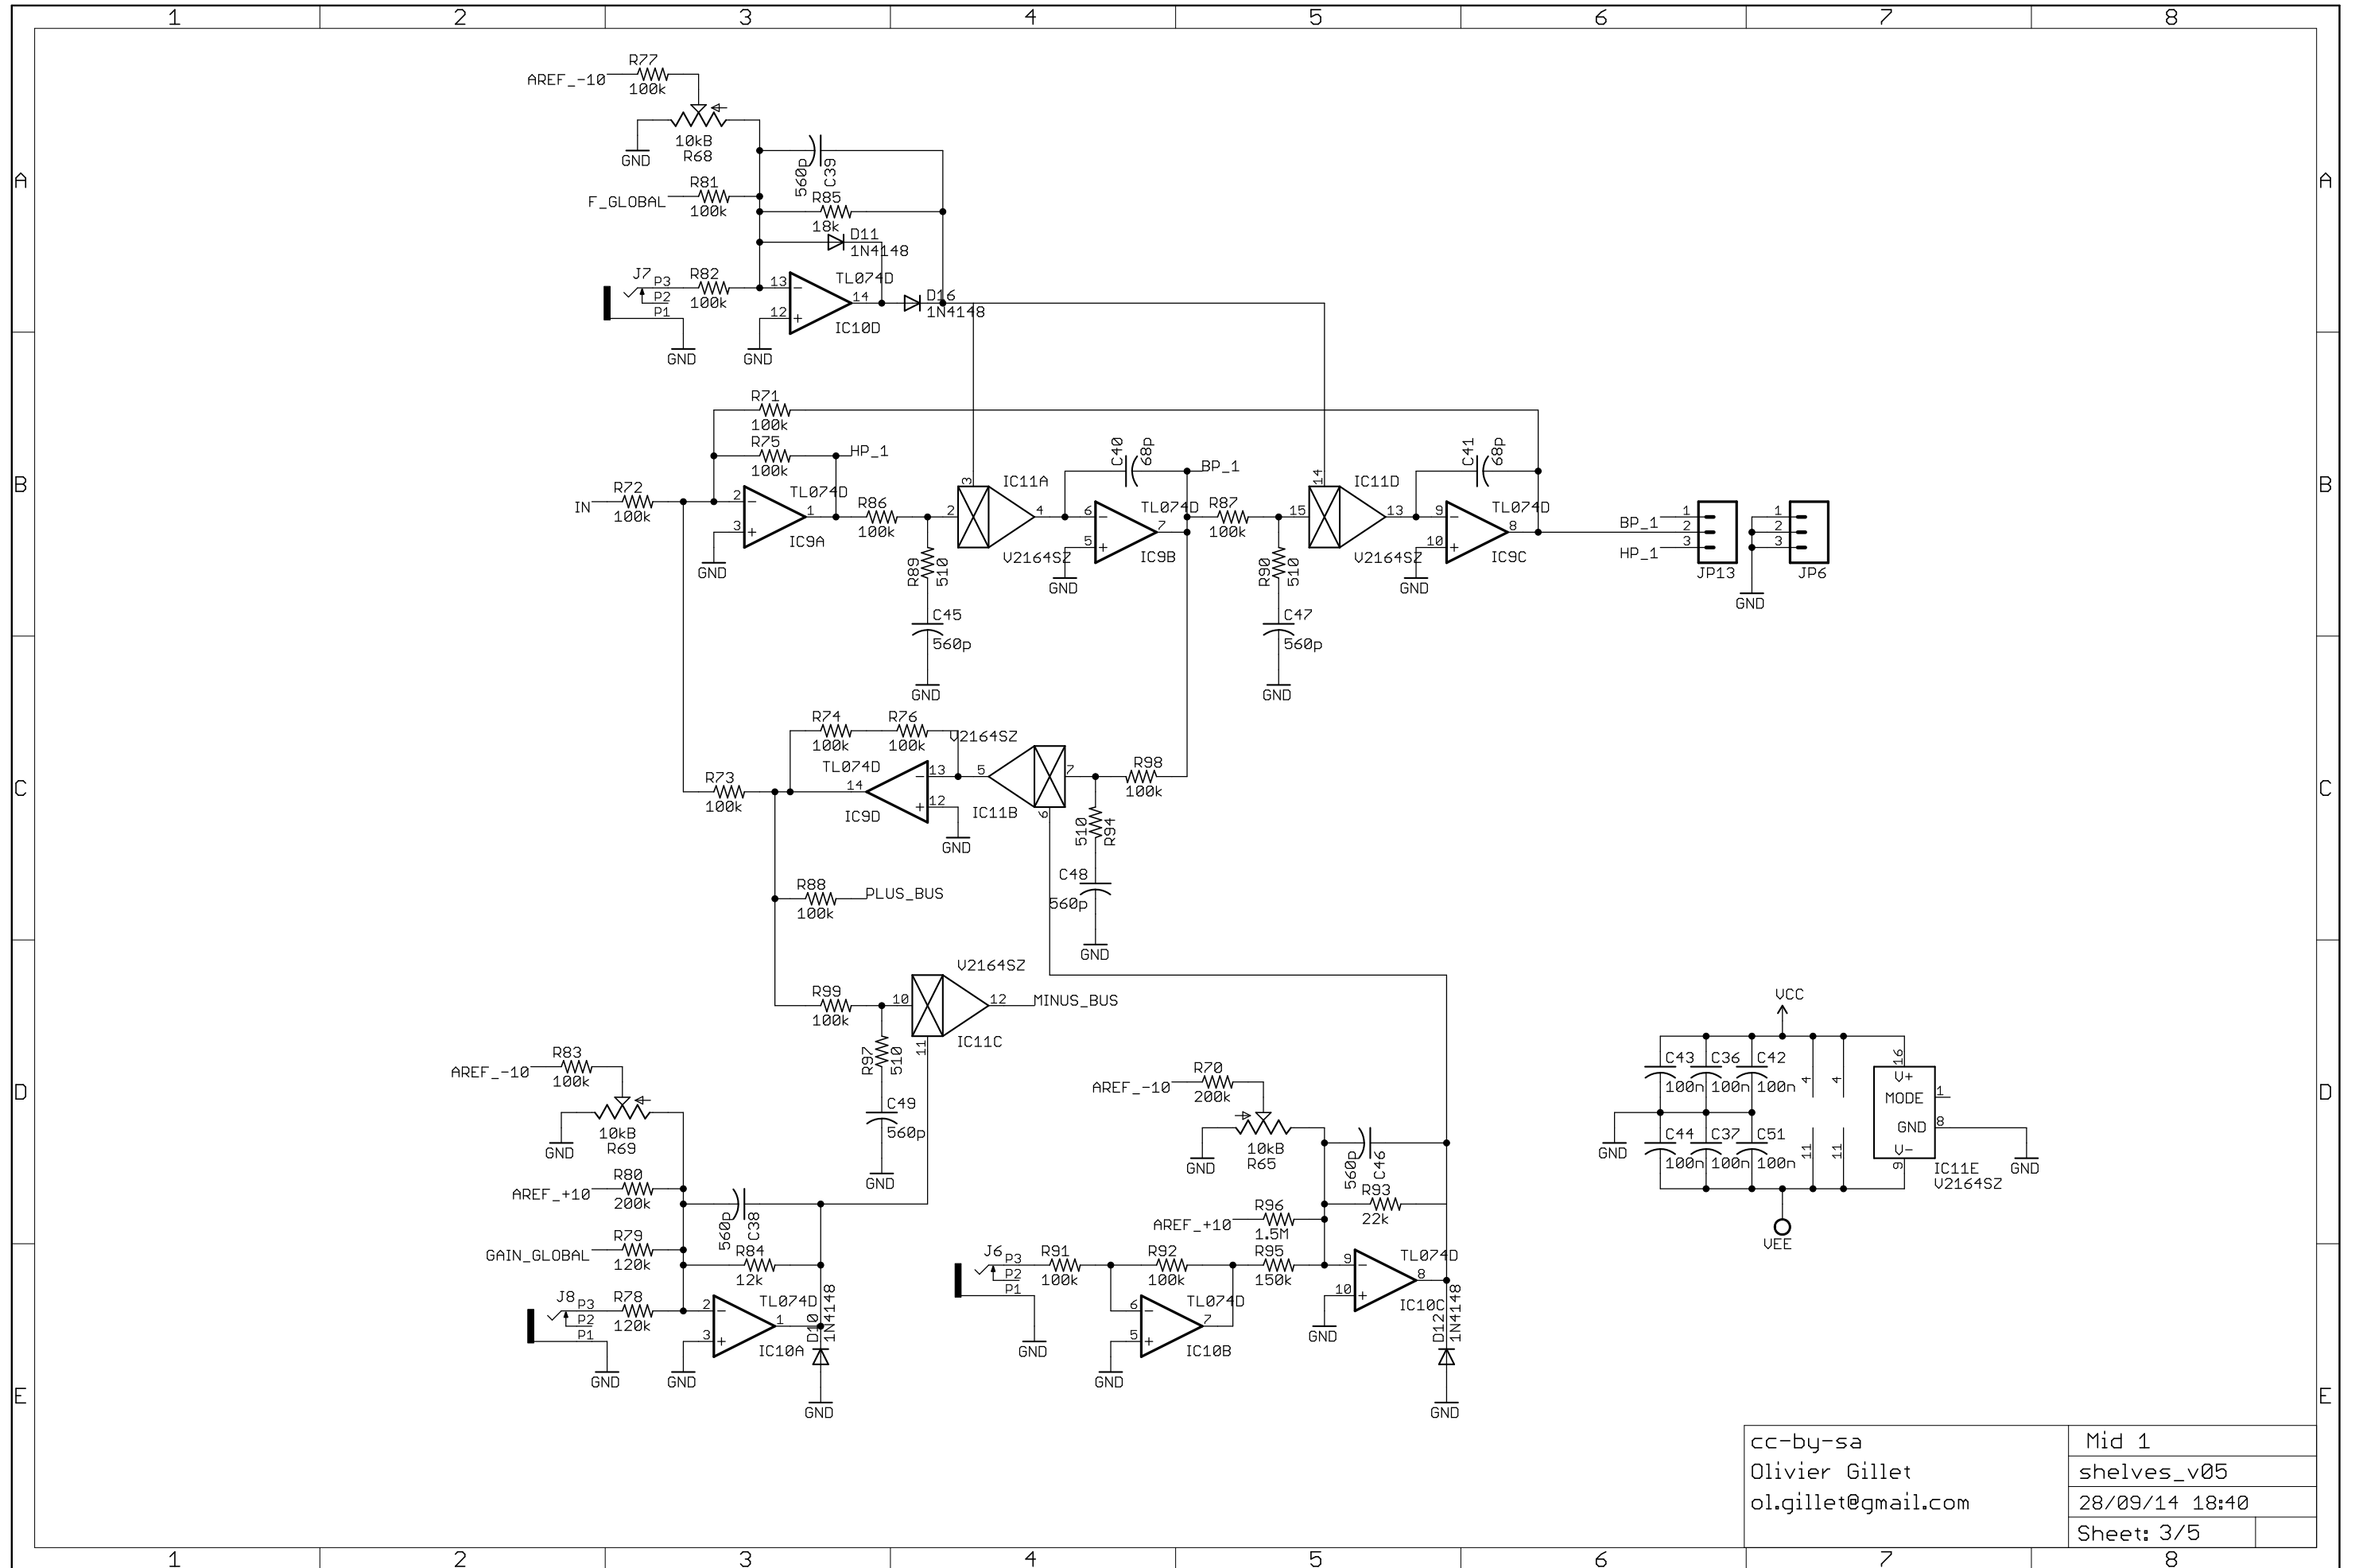

cc-by-sa	In/out/clip LED
Olivier Gillet	shelves_v05
ol.gillet@gmail.com	28/09/14 18:40
	Sheet: 1/5

cc-by-sa	Low / High
Olivier Gillet	shelves_v05
ol.gillet@gmail.com	28/09/14 18:40
	Sheet: 2/5

cc-by-sa	Mid 1
Olivier Gillet	shelves_v05
ol.gillet@gmail.com	28/09/14 18:40
	Sheet: 3/5