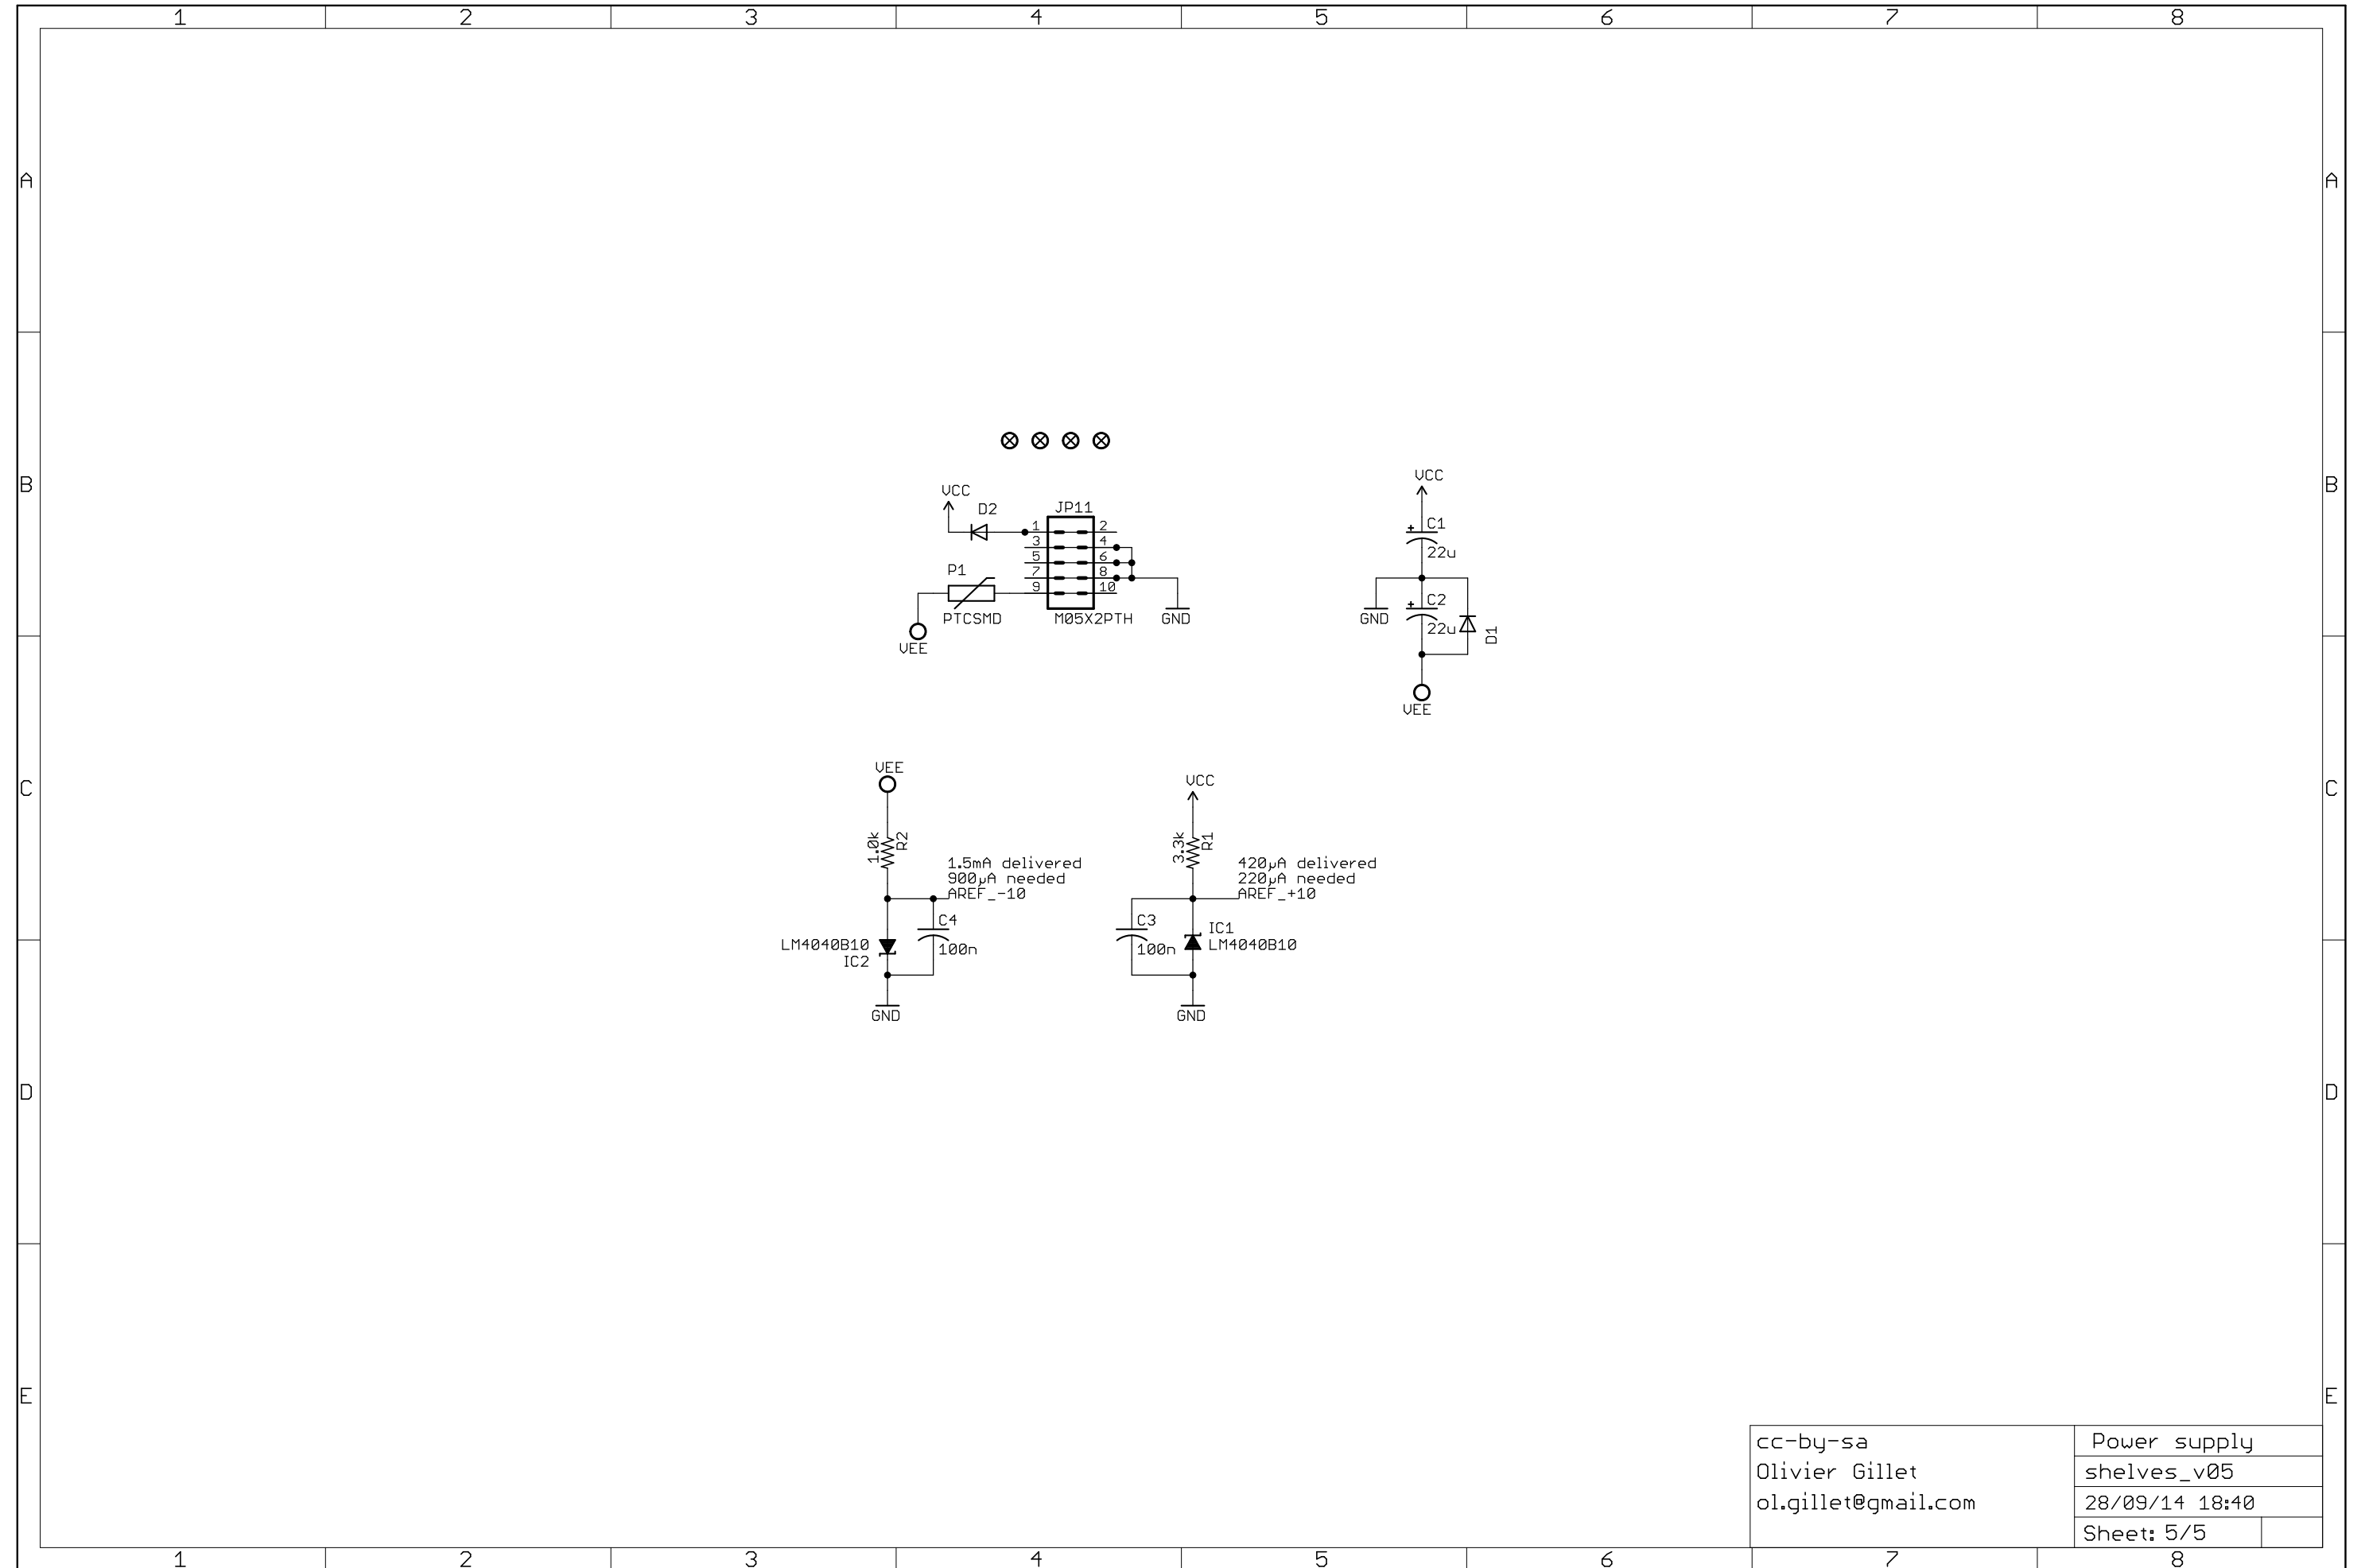

cc-by-sa	Power supply
Olivier Gillet	shelves_v05
ol.gillet@gmail.com	28/09/14 18:40
	Sheet: 5/5