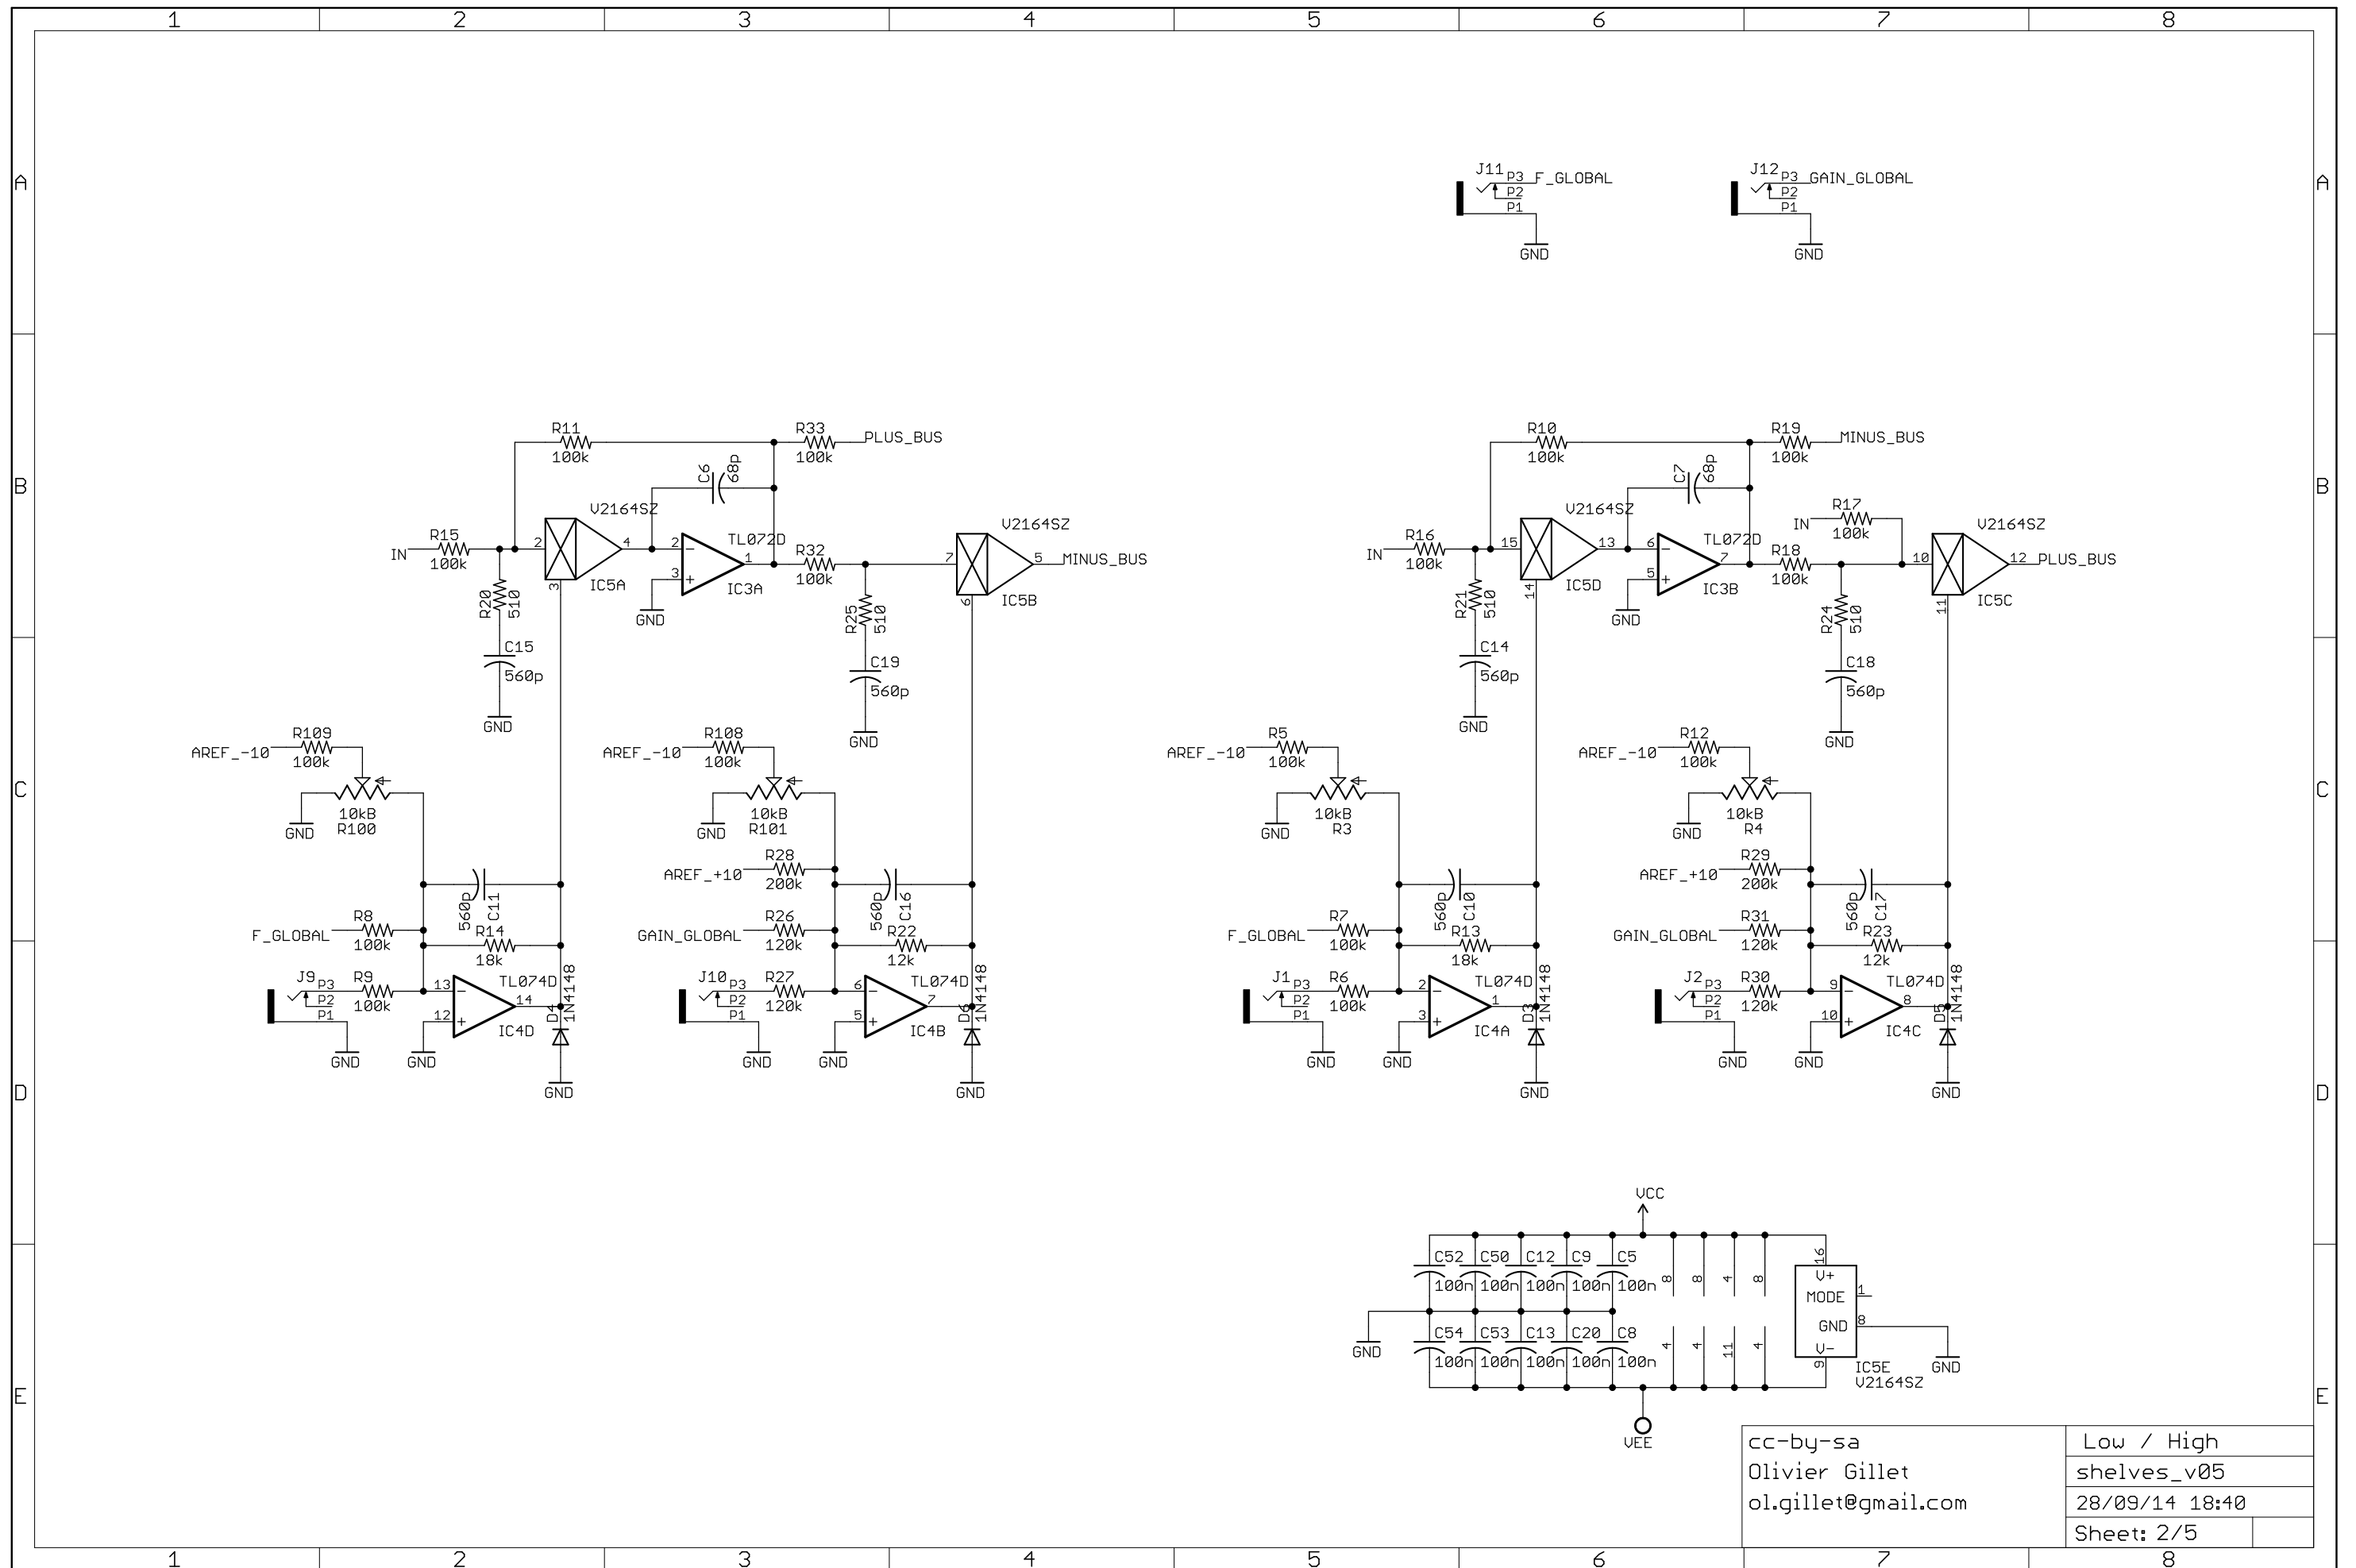

cc-by-sa	In/out/clip LED
Olivier Gillet	shelves_v05
ol.gillet@gmail.com	28/09/14 18:40
	Sheet: 1/5

cc-by-sa	Low / High
Olivier Gillet	shelves_v05
ol.gillet@gmail.com	28/09/14 18:40
	Sheet: 2/5

cc-by-sa	Mid 1
Olivier Gillet	shelves_v05
ol.gillet@gmail.com	28/09/14 18:40
	Sheet: 3/5