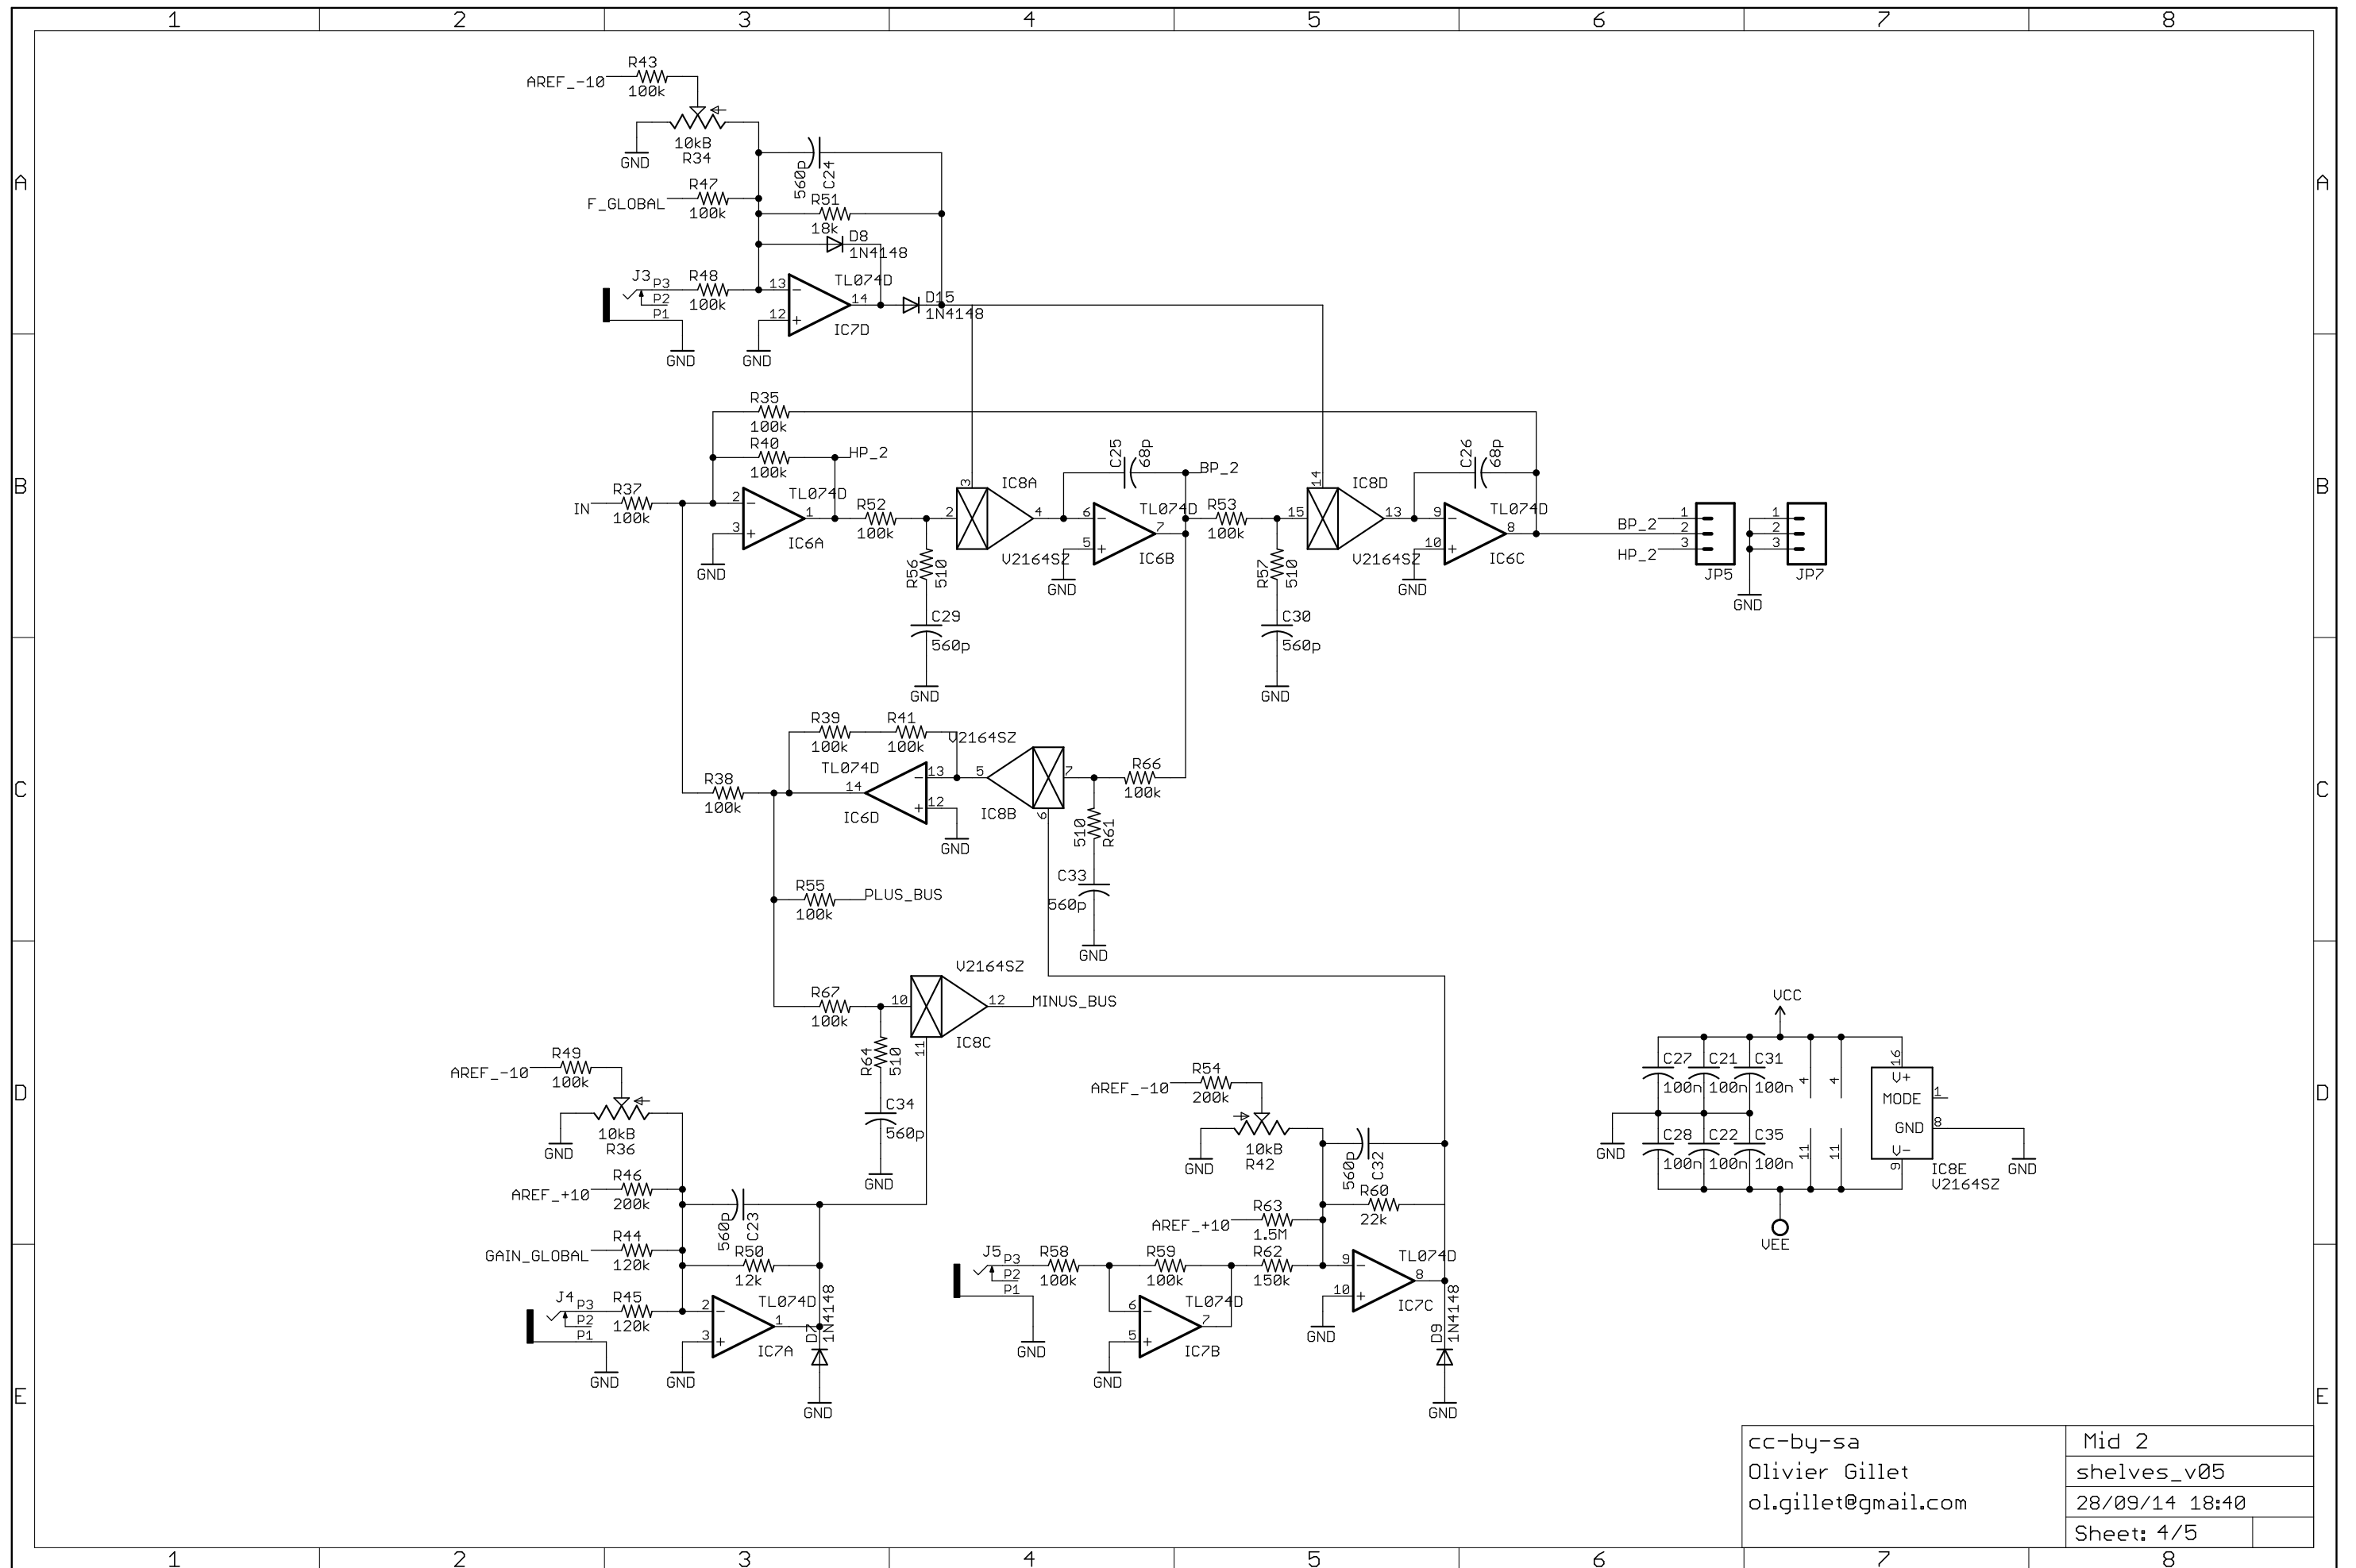

cc-by-sa	In/out/clip LED
Olivier Gillet	shelves_v05
ol.gillet@gmail.com	28/09/14 18:40
	Sheet: 1/5

cc-by-sa	Low / High
Olivier Gillet	shelves_v05
ol.gillet@gmail.com	28/09/14 18:40
	Sheet: 2/5

cc-by-sa	Mid 1
Olivier Gillet	shelves_v05
ol.gillet@gmail.com	28/09/14 18:40
	Sheet: 3/5