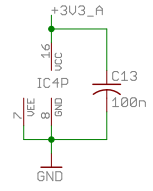

cc-by-sa	User interface
Émilie Gillet	rings_v30
emilie.o.gillet@gmail.com	02/04/2019 22:05
	Sheet: 2/5