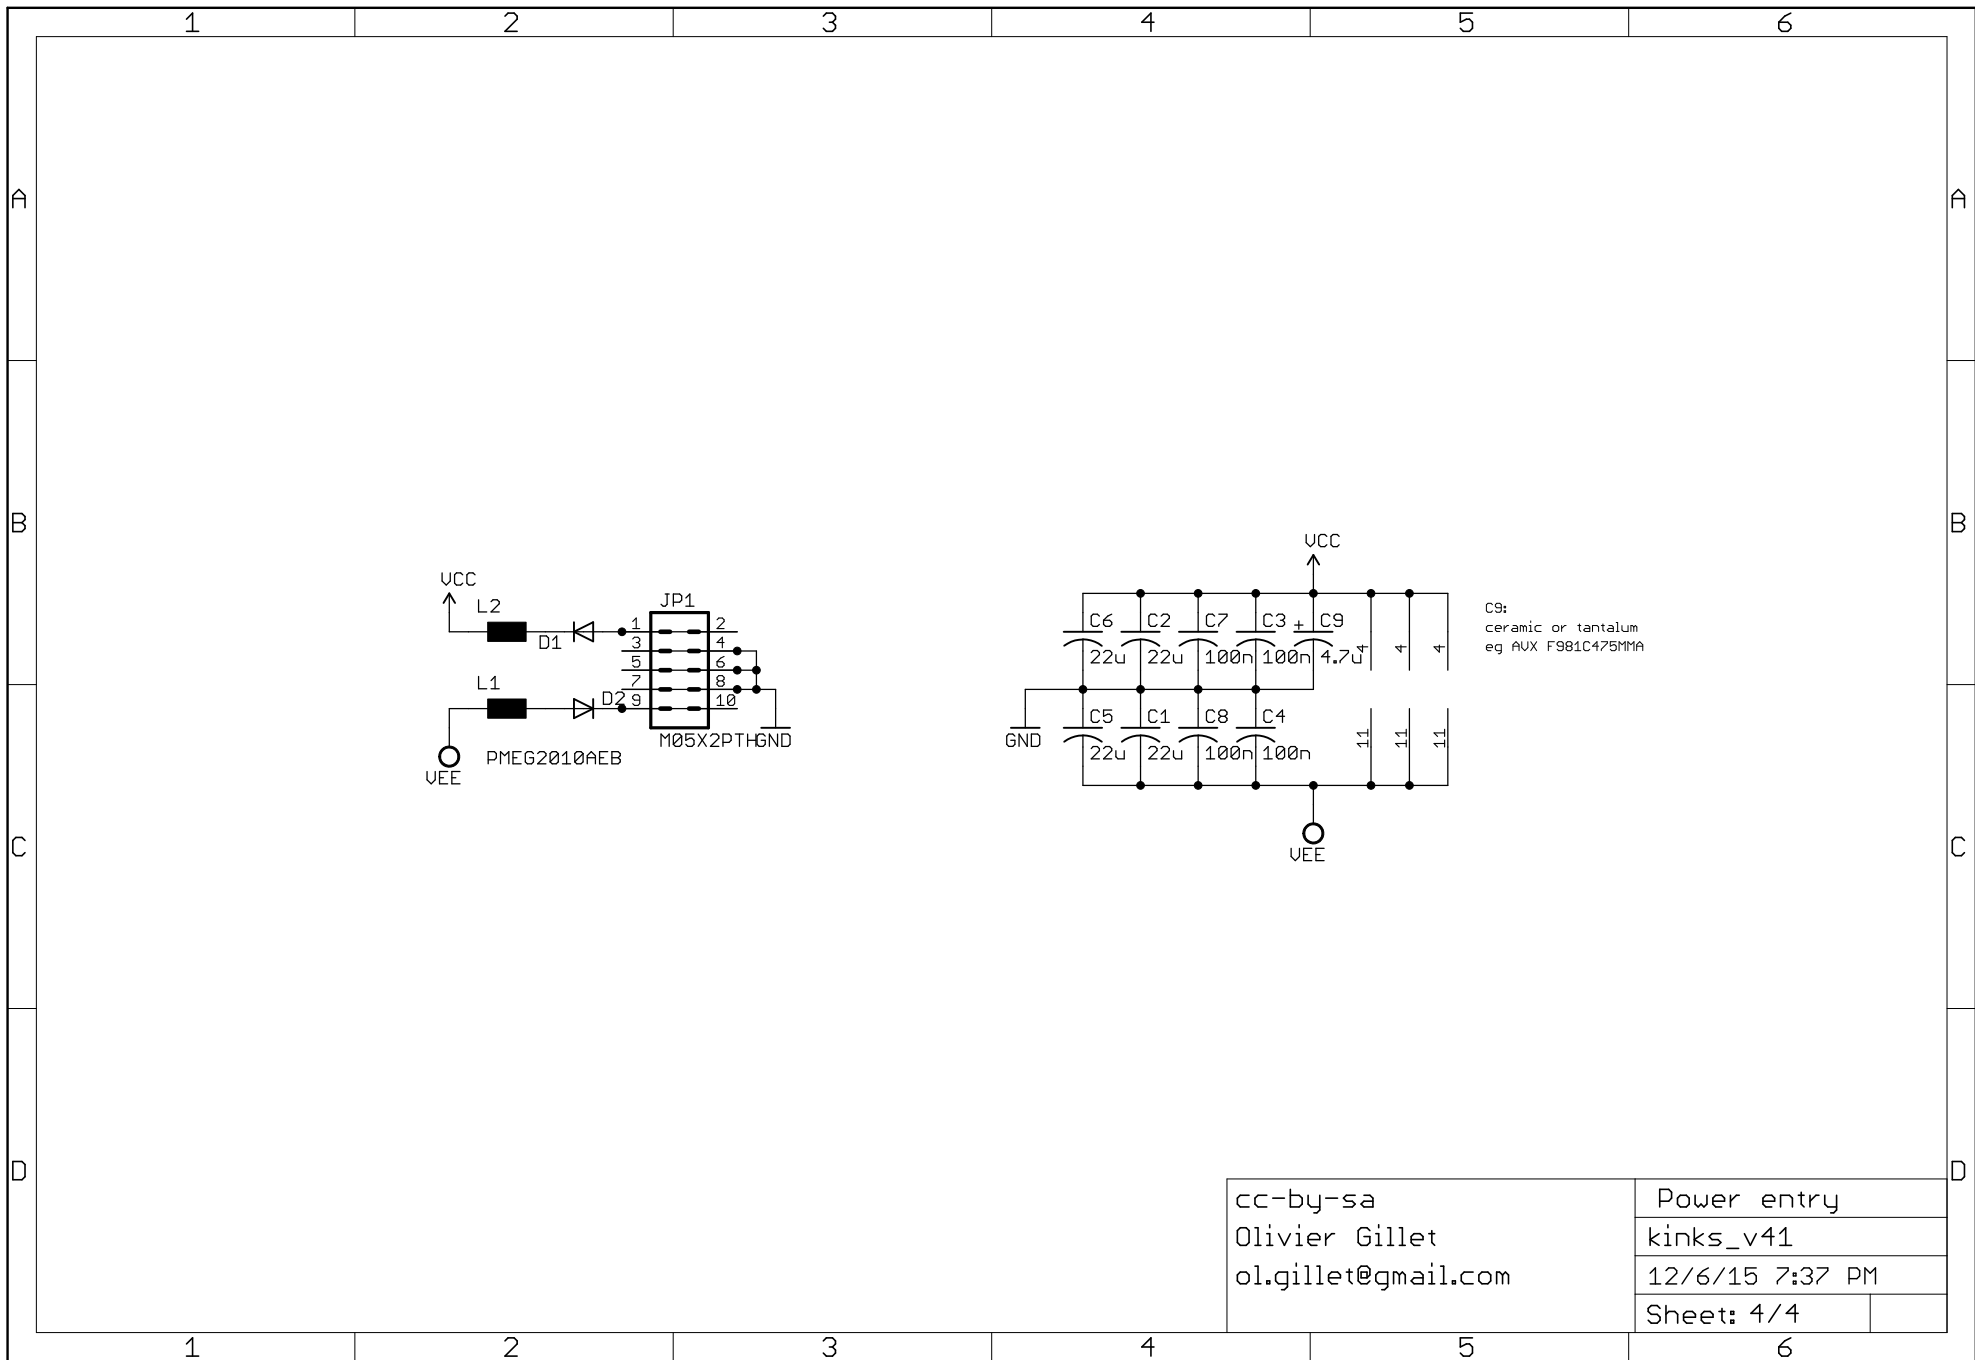

cc-by-sa	Sample and hold
Olivier Gillet	kinks_v41
ol.gillet@gmail.com	12/6/15 7:37 PM
	Sheet: 3/4

cc-by-sa  
Olivier Gillet  
ol.gillet@gmail.com

Power entry  
kinks\_v41  
12/6/15 7:37 PM  
Sheet: 4/4